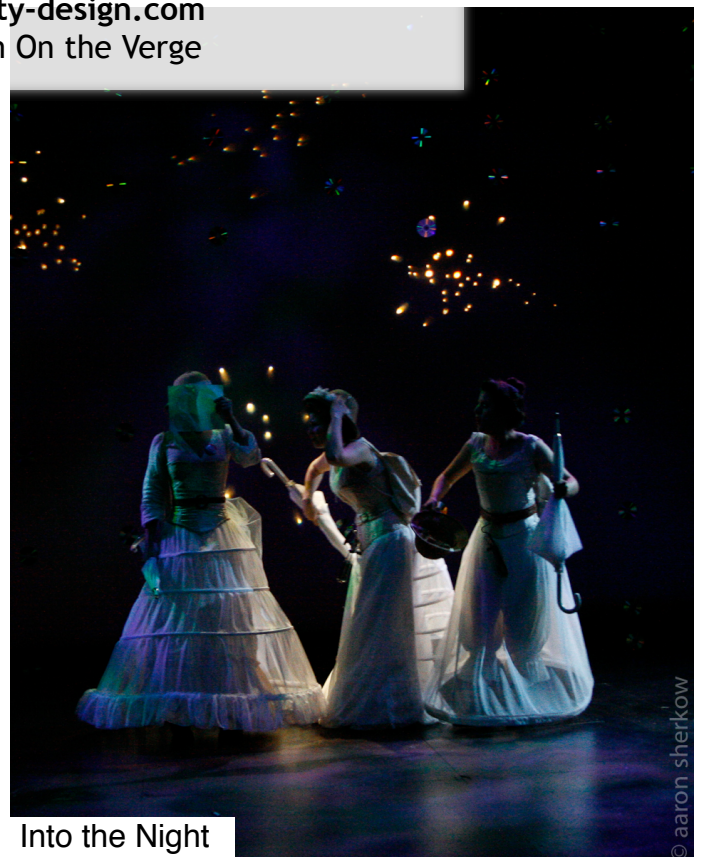

Aaron Sherkow | Assistant Lighting Designer

414.403.4814 | aaron@sherkow.com

www.actuality-design.com

Assistant Design: (selected)

2011	Jerome Elo Experience	Boston Ballet	John Cuff
2011	Agrippina	Boston Lyric Opera	Robert Wierzel
2011	Emperor of Atlantis	Boston Lyric Opera	Christopher Akerlind
2010	Tosca	Boston Lyric Opera	John Cuff
2010	All My Sons	Huntington Theatre Company	Christopher Akerlind
2010	Turn of the Screw	Castleton Festival	Rie Ono
2010	Beggar's Opera	Castleton Festival	Rie Ono
2009	The Corn is Green	Huntington Theatre Company	Frances Aronson

Landing on Terra Incognita

A Journal Entry

Aaron Sherkow | | Lighting Designer

414.403.4814 | aaron@sherkow.com

www.actuality-design.com

Pictures from On the Verge

In the Void

Into the Night