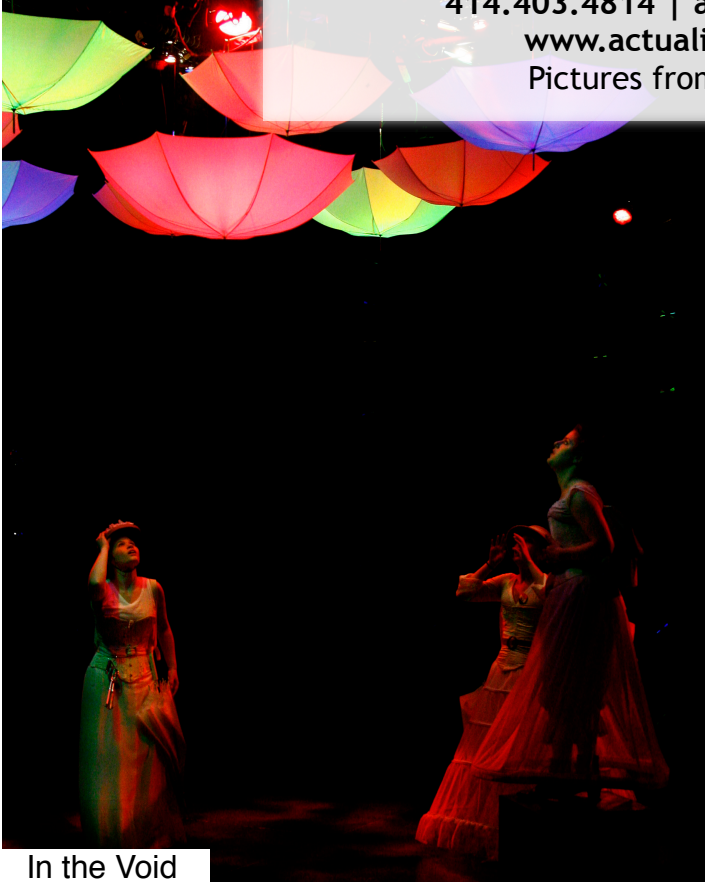

Landing on Terra Incognita

A Journal Entry

Aaron Sherkow | | Lighting Designer

414.403.4814 | aaron@sherkow.com

www.actuality-design.com

Pictures from On the Verge

In the Void

Into the Night